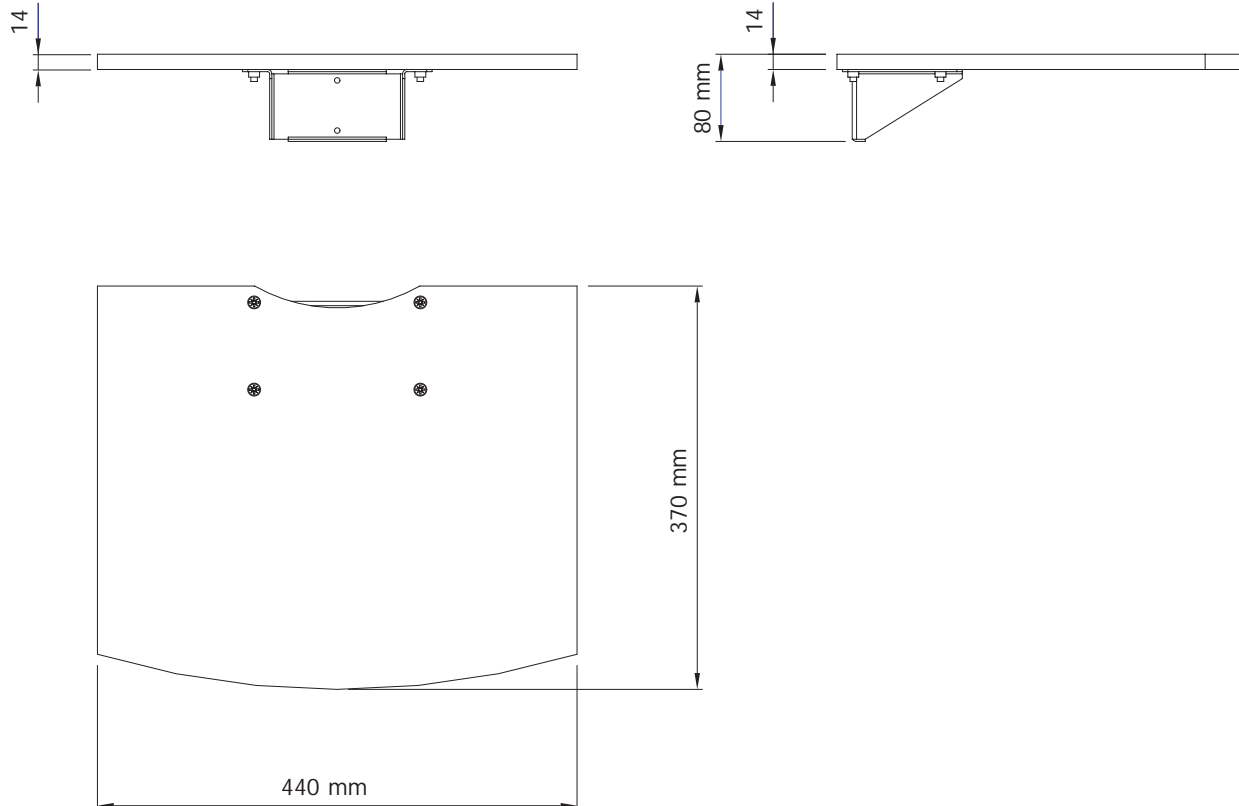

SHELVES (MIDDLE AND LIGHTWEIGHT)

INFO

- Color: Black, grey, birch, beech, plexiglas
- Max load: 12 kg

Note: Holding console is included.

ART. NO

FS040001
FS040002
FS040003
FS040004
FS040005

DESCRIPTION

Flatscreen Shelf M/L Black
Flatscreen Shelf M/L Grey
Flatscreen Shelf M/L Beech
Flatscreen Shelf M/L Birch
Flatscreen Shelf M/L Plexiglas