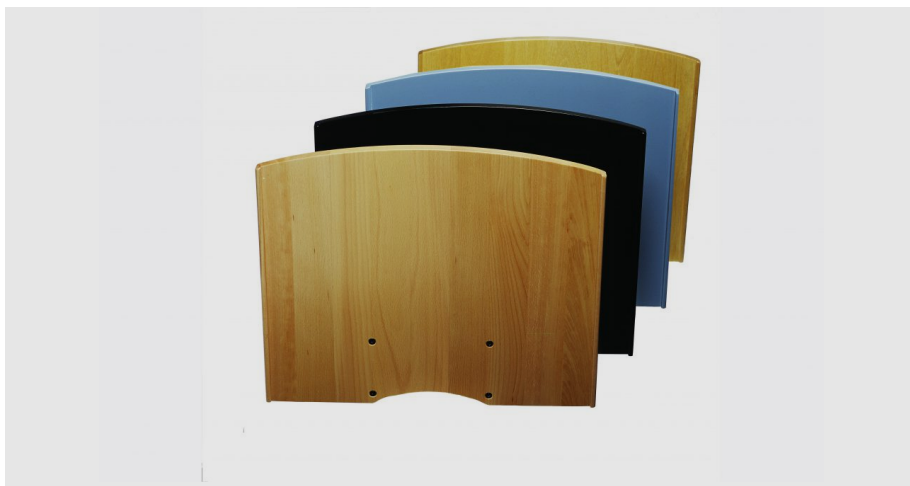

SHELF M/L

Perfect for media equipment.

This shelf is the excellent choice for your media equipment. The SMS Shelf M/L adds extra function to our M series floorstands (suitable for the Icon [SMS FM ST](#) and the [SMS FM MST](#)). The shelves are made out of solid mdf board and available in black or grey colour.

FS040003-P0 and FS040005-P0 are discontinued.

ARTICLE NUMBER

FS040001-P0 Flatscreen shelf M/L Grey

INCLUDED PRODUCTS

SMS Flatscreen shelf H Grey
1 x SU010001-P1
Console M/L Shelf Silver
1 x FS040015

INFO

**PLACEMENT
PRODUCT NR.**

Accessory
FS040001-P0

PRODUCT VARIATIONS

FS040001-P0 - FLAT SCREEN SHELF M/L BLACK

FS040002-P0 - FLAT SCREEN SHELF M/L GREY

FS040005-P0 - FLAT SCREEN SHELF M/L PLEXIGLASS

SHELVES M/L

Horizontal shelves that are perfect for receiver, DVD etc. The shelves are made out of solid mdf board and are available in black, grey, birch, beech or plexiglas

This is a perfect complement to your screen.

SHELVES THAT FIT:

SMS Flatscreen WM ST800
 SMS Flatscreen WM ST1200
 SMS Flatscreen WM ST1800
 SMS Flatscreen CM ST400
 SMS Flatscreen CM ST800
 SMS Flatscreen CM ST1200
 SMS Flatscreen CM ST1800
 SMS Flatscreen FM ST800/1200/1800
 SMS Flatscreen FM MST800/1200/1800
 SMS Flatscreen WL ST800
 SMS Flatscreen WL ST1200
 SMS Flatscreen WL ST1800
 SMS Flatscreen CL ST400
 SMS Flatscreen CL ST800
 SMS Flatscreen CL ST1200
 SMS Flatscreen CL ST1800
 SMS Flatscreen FL ST800/1200/1800
 SMS Flatscreen FL MST800/1200/1800