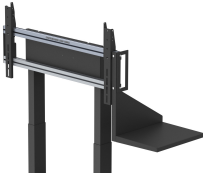

## **FUNC SIDE SHELF**

**SKU:** N/A

The stable and robust Func Side Shelf is a great choice for accessories, such as a laptop, during your presentation. It's the perfect choice when using the Func Mobile floorstands. The shelf works perfectly together with Func Mobile and Func Mobile Motorized.

---

**Max weight** 7

**Warranty** 5

**Placement** Accessory

GALLERY IMAGES

**VARIATIONS**

<b>SKU</b>	<b>Color</b>
C220007-1A	Black
C220007-4A	White

**ADDITIONAL INFORMATION**

<b>Weight</b>	2,5 kg
<b>Dimensions</b>	66 × 35 × 10 cm
<b>Color</b>	Black, White

*We reserve the right to introduce changes in the product specifications after the printing and publication of this document.*