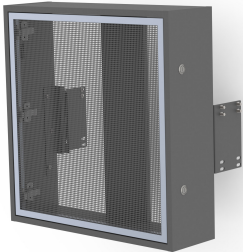

SMS PRESENCE TOWER BOX

SKU: N/A

The Presence Tower Box has room for your media equipment - you can place a computer in horizontal as well as vertical position. The perforated door is excellent for media equipment that generates heat and needs extra good air circulation. The product is lockable with a key.

On our mobile Presence versions you place the Tower Box on the back of the bracket, and if you want to you can also fit a Presence Media Box to the front – at the same time.

Please note that article no C5-21U005-2-A, SMS Presence Tower Box Glass, is discontinued.

Max weight 10
Placement Accessory

GALLERY IMAGES

VARIATIONS

SKU	Fits model
C5-21U004-2-A	Wall/Floor
C5-21U006-2-A	Mobile

ADDITIONAL INFORMATION

Weight	N/A
Dimensions	N/A
Fits model	Mobile, Wall/Floor

We reserve the right to introduce changes in the product specifications after the printing and publication of this document.