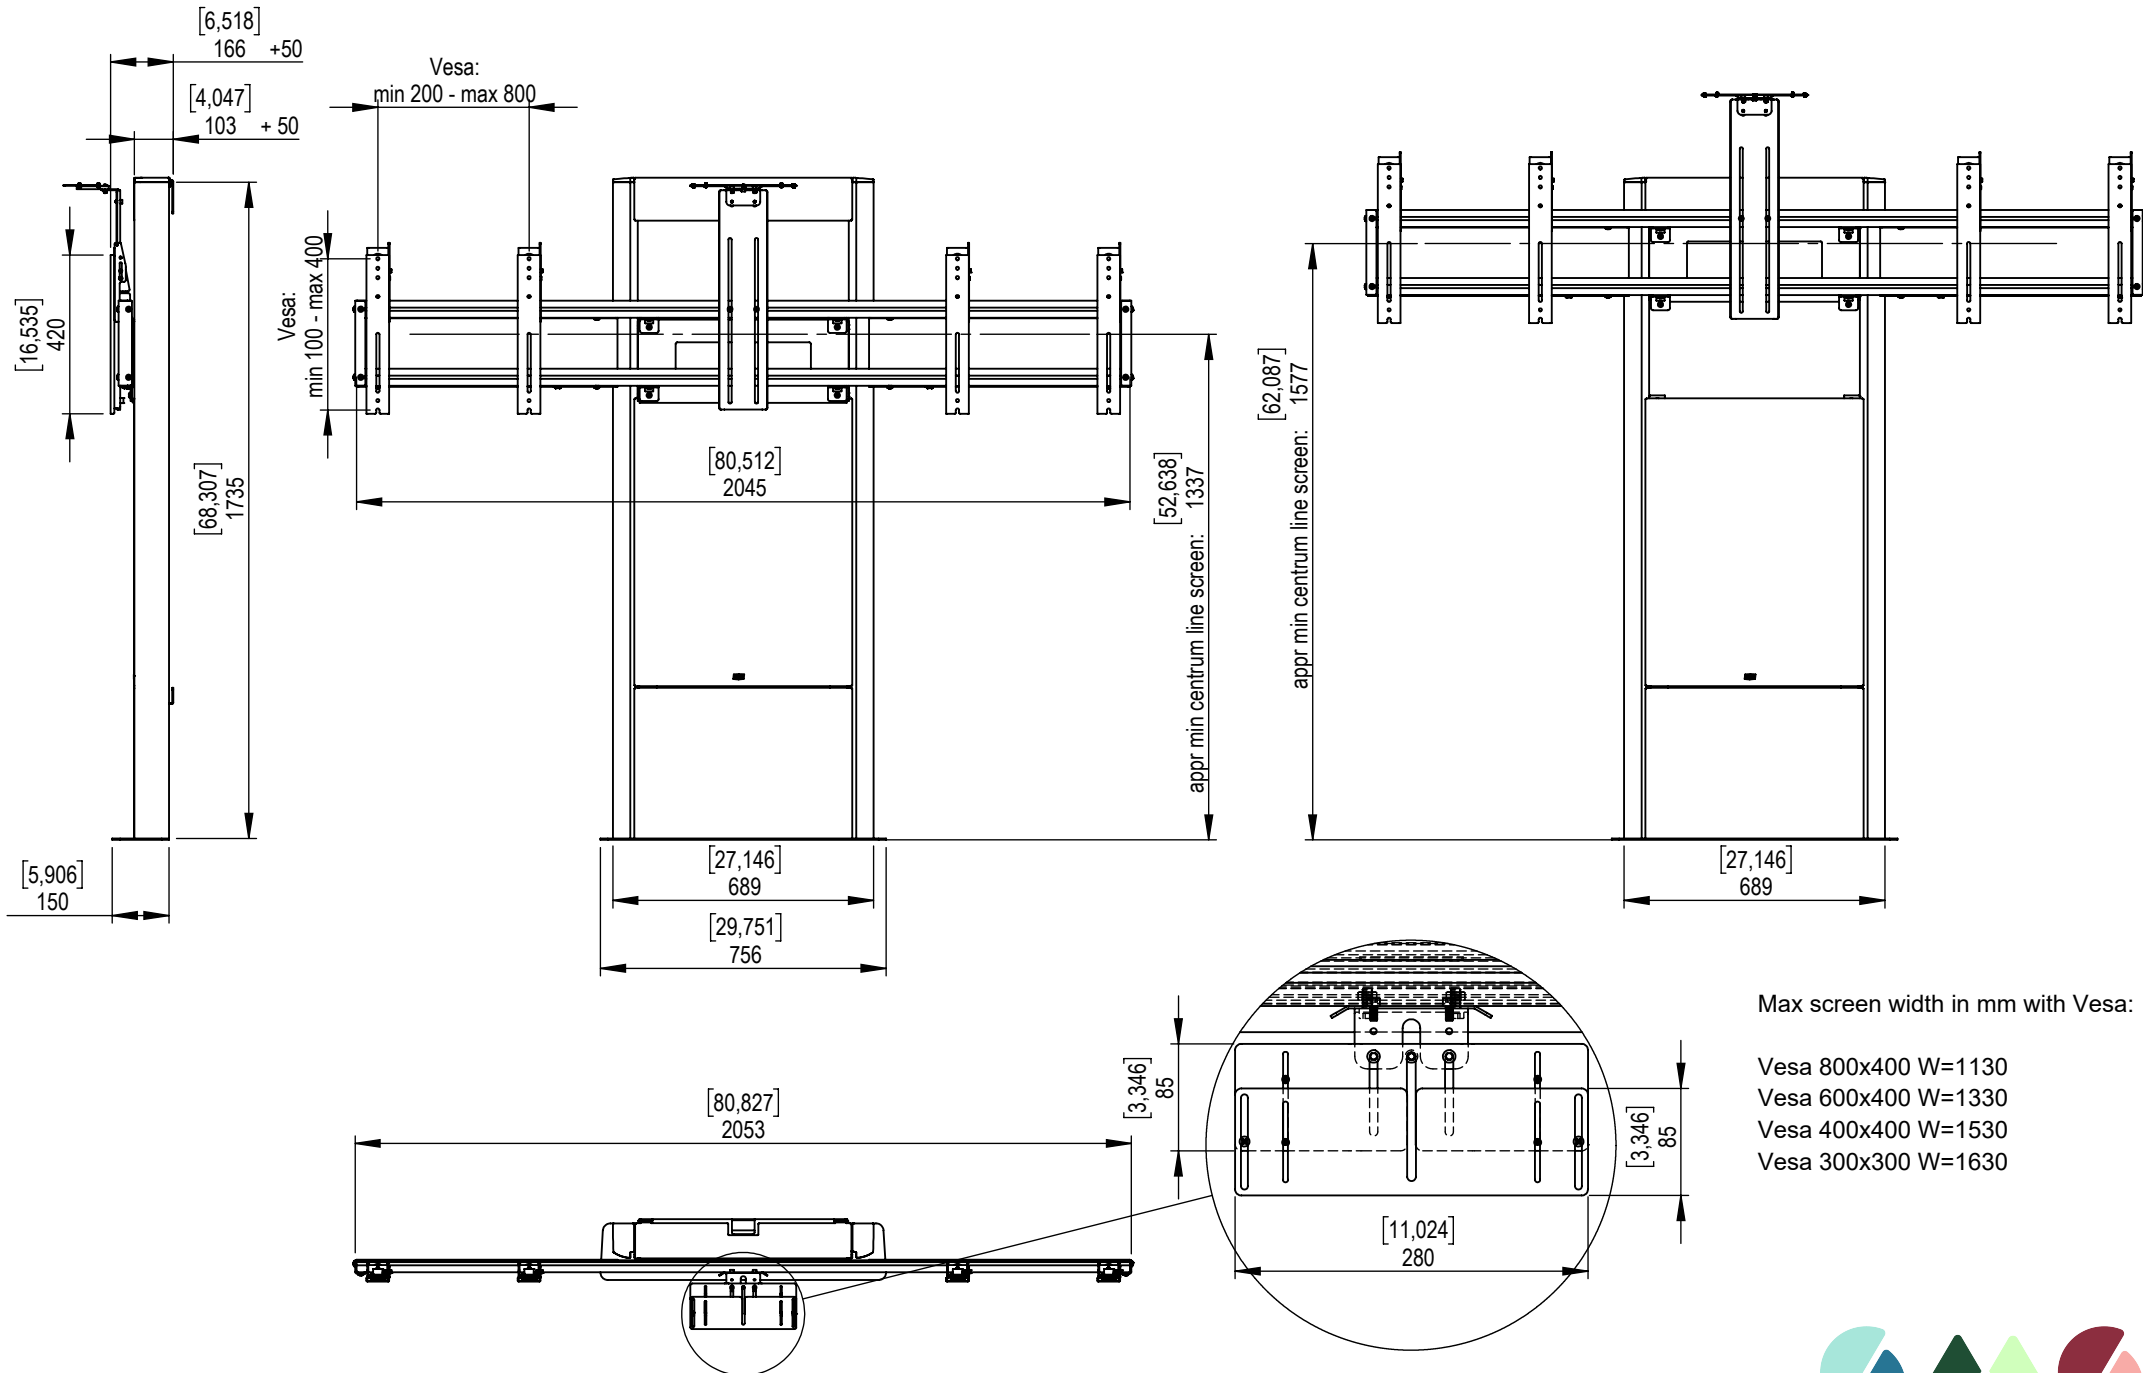

Technical drawing (mm)
C591U004-2A0 SMS Presence Wall-Floor VC dimensions

Max screen width in mm with Vesa:

- Vesa 800x400 W=1130
- Vesa 600x400 W=1330
- Vesa 400x400 W=1530
- Vesa 300x300 W=1630

Technical drawing (mm)
C591U004-2A0 SMS Presence Wall-Floor VC dimensions