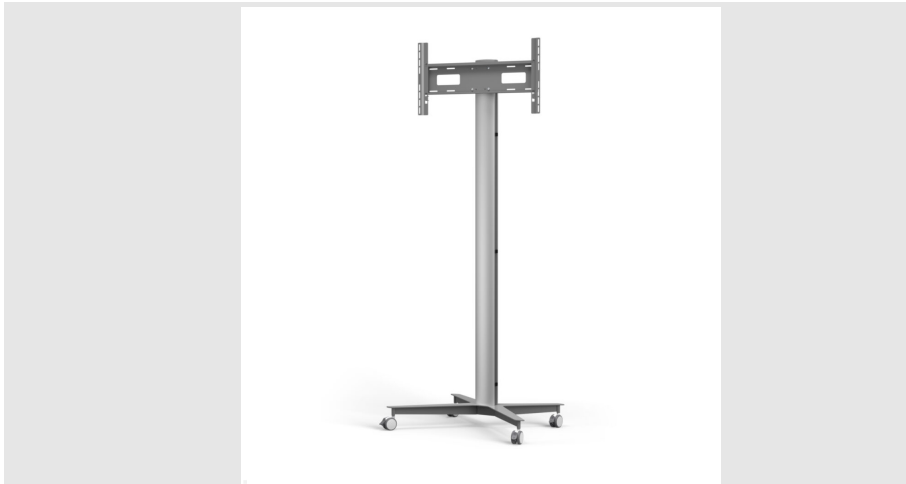

ICON FH MT

Take a look at that smart uni-slide!

A reliable and user-friendly mobile floorstand

Meet the updated version of an Icon stand.

Icon FH MT gives your larger displays mobility – an easy way to get the most out of both your room and display. The FH MT is a durable and reliable floorstand, as well as an attractive addition to any room. Annoying cables are hidden inside. Practical shelving can also be added to perfectly complement your display.

The X-shaped foot is both sleek and functional and goes through the complete Icon FM & FH range for a uniform look. The stand is available in different heights and you can choose between the colors silver/aluminum or black.

Special functions:

The uni-slide is user-friendly, and is easy to mount and adjust. It can also be placed in stepless increments along the column. The SMS Flatscreen H2 Unislide is included.

ARTICLE NUMBER

INFO

PLACEMENT	Mobile
MOBILE	Yes
VESA HORIZONTAL	100 - 800
VESA VERTICAL	100 - 400
MAX WEIGHT [KG]	50
SCREEN SIZE	max 75"
WARRANTY [YEARS]	5

PRODUCT VARIATIONS

K12-025-1 - ICONFHMT 14 50 BL

K12-025-EU-1 - ICONFHMT 14 50 EU BL