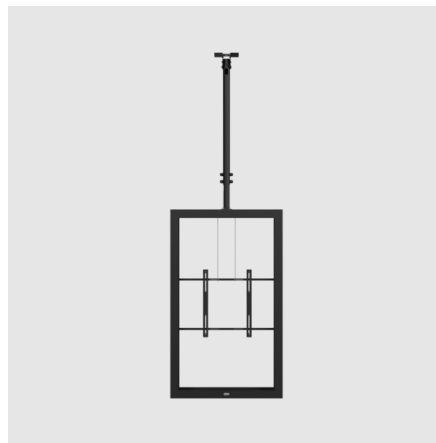

FUNC CEILING FOR CASING TM

Strong function with extended possibilities

The perfect fit for Casing Ceiling Top Mounted

The Func Ceiling for Casing TM is a ceiling plate with an extendable pipe, especially made for our Casing Ceiling Top Mounted. It is both strong and neat. Several pipes can be mounted together, up to approximately 7 meters length.

ARTICLE NUMBER

02-118-1

Func Ceiling for Casing TM Black

INFO

PLACEMENT	Ceiling
MAX WEIGHT [KG]	50
WARRANTY [YEARS]	5

PRODUCT VARIATIONS

02-118-1 - FUNC CEILING FOR CASING T M BLACK

02-118-2 - FUNC CEILING FOR CASING T M DG