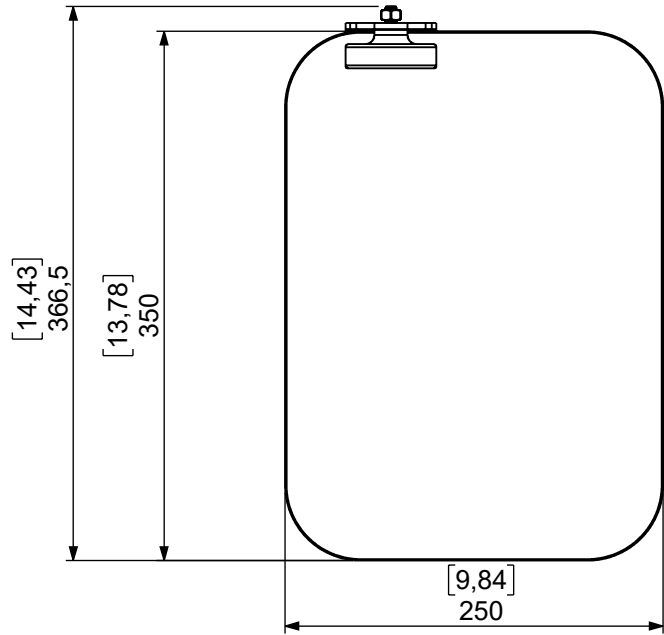

Technical drawing (mm/inch)  
16-101-x / EVER Side Shelf

SMART MEDIA  
SOLUTIONS