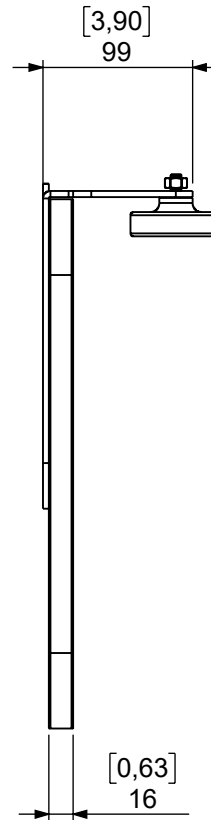

Technical drawing (mm/inch)  
16-101-x / EVER Side Shelf

SMART MEDIA  
SOLUTIONS