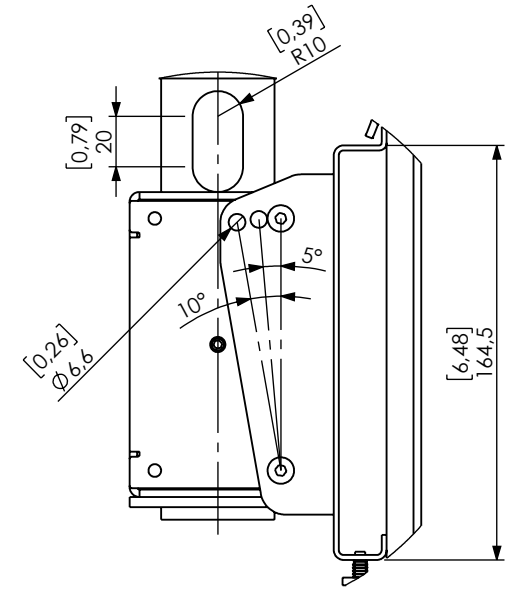

Technical drawing (mm/inch)
 02-116-x Func Ceiling P Large Single dimensions mm / [inch]

DETAIL B
 SCALE 1 : 3

DETAIL A
 SCALE 1 : 3

SMART MEDIA
 SOLUTIONS