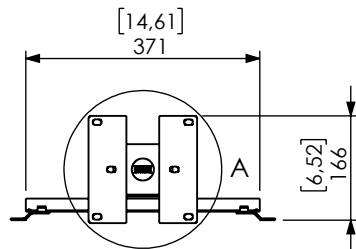

Technical drawing (mm/inch)
 02-116-x Func Ceiling P Large Single dimensions mm / [inch]

DETAIL B
 SCALE 1 : 3

DETAIL A
 SCALE 1 : 3

SMART MEDIA
 SOLUTIONS