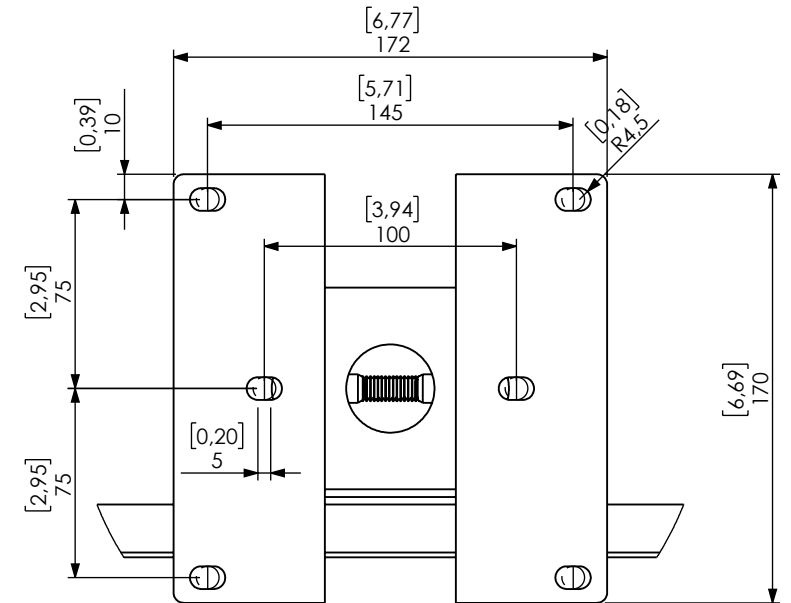

Technical drawing (mm/inch)
 02-116-x Func Ceiling P Large Single dimensions mm / [inch]

DETAIL B
 SCALE 1 : 3

DETAIL A
 SCALE 1 : 3

SMART MEDIA
 SOLUTIONS