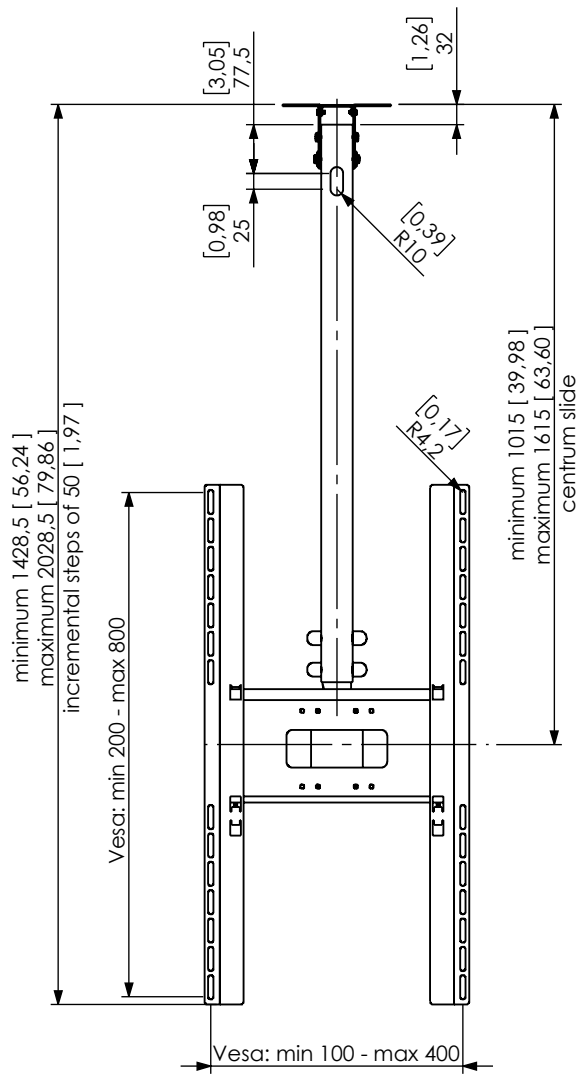

Technical drawing (mm/inch)
 02-116-x Func Ceiling P Large Single dimensions mm / [inch]

DETAIL B
 SCALE 1 : 3

DETAIL A
 SCALE 1 : 3

SMART MEDIA
 SOLUTIONS