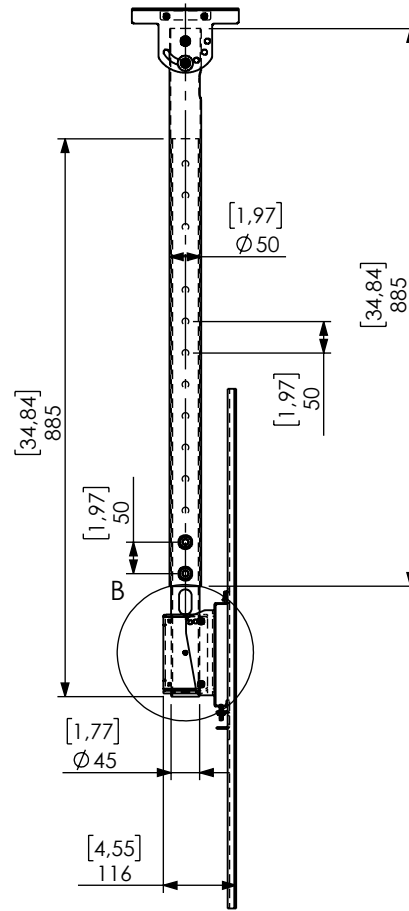

Technical drawing (mm/inch)
 02-116-x Func Ceiling P Large Single dimensions mm / [inch]

DETAIL B
 SCALE 1 : 3

DETAIL A
 SCALE 1 : 3

SMART MEDIA
 SOLUTIONS