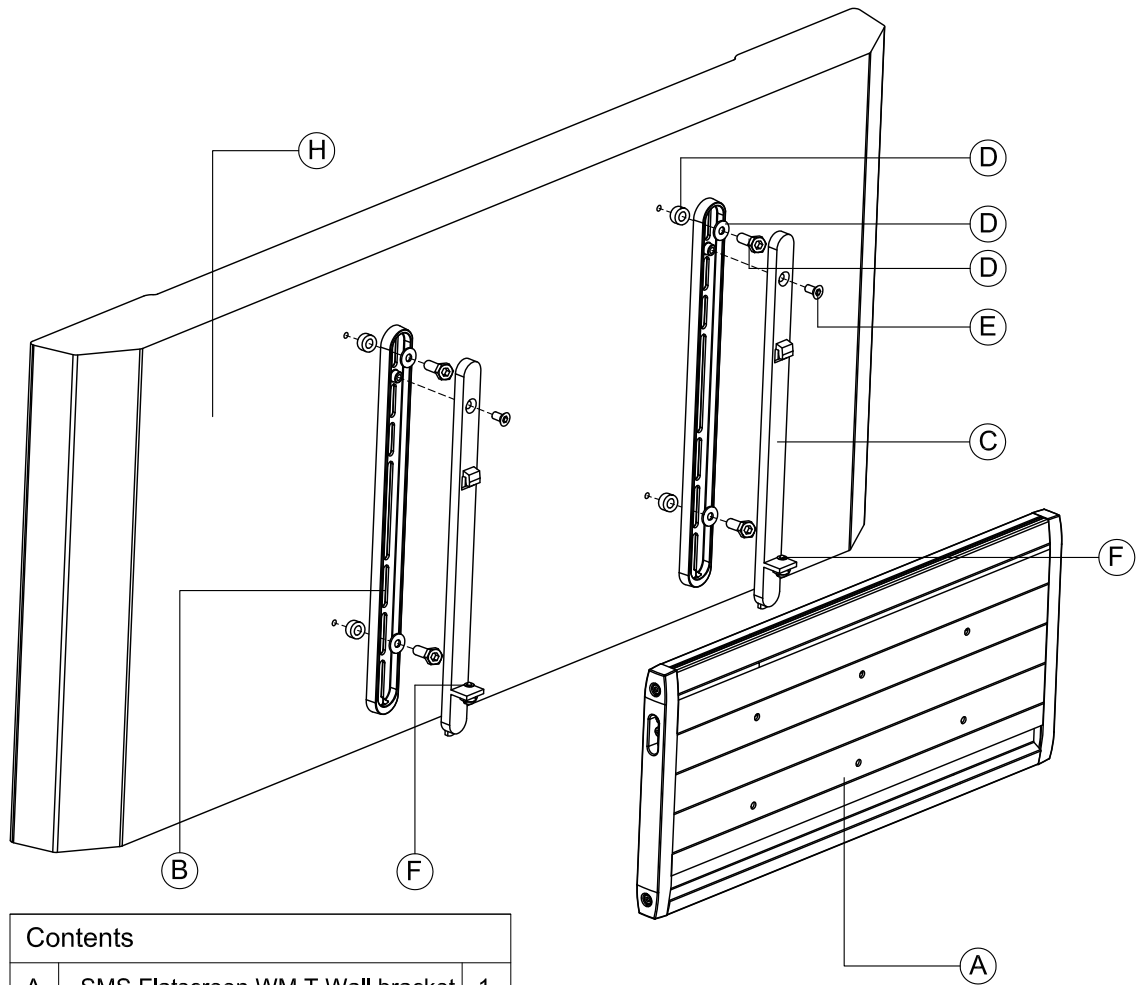

SMS FLATSCREEN WMM T

Contents

A.	SMS Flatscreen WM T Wall bracket	1
B.	Vertical plate	2
C.	Vertical plate cover including hook	2
D.	Screw Kit	1
E.	Screw M6x10	2
F.	Spring Screw	2
G.	Allen Key	3

H.	Screen (Not included)
I.	Wall Screws+Washers (Not included)
J.	Carpenters Level (Not included)
K.	Screw Driver (Not included)

Holes Pattern for SMS Flatscreen WM T