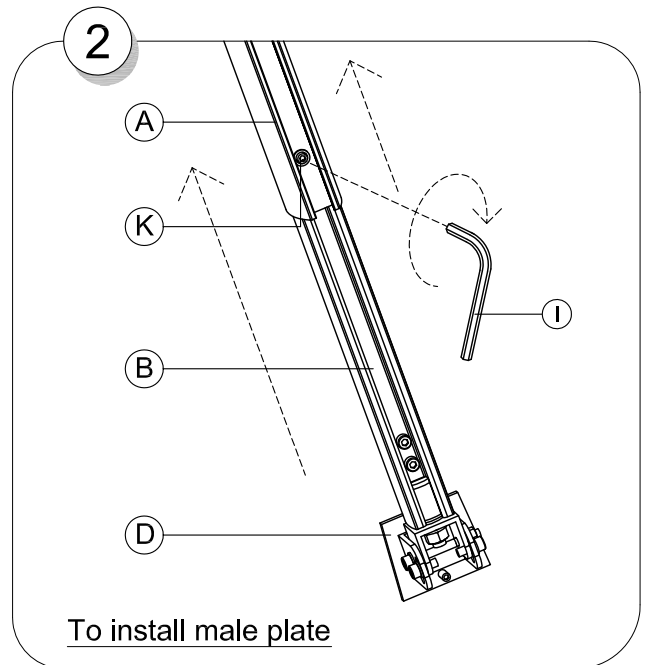

SMS FLATSCREEN CLVST

Contents			
A.	CL V main body		1
B.	Lower rod		1
C.	Ceiling plate		1
D.	Male plate		1
E.	Vesa Plate		1
F.	Plastic Covers+Plastic list		2+2
G.	Screw kit		1
H.	Safety screw		1
I.	Tilt screw		2
J.	Screws M6x50		2
K.	Screws M5x10		1
L.	Nut M6		2
M.	BRB 6,4 + NB 6x25		2+2
N.	Allen Keys		5
O.	Screen (Not included)		
P.	Ceiling Screws & washers (Not incl.)		

Holes Pattern
SMS Flatscreen CL V Ceiling Plate

3

4

5

6

7

8