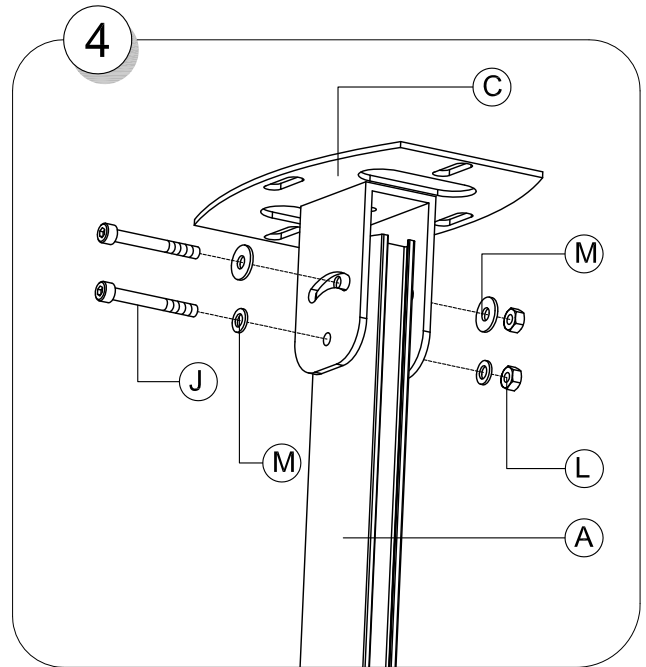

SMS FLATSCREEN CLVST

Contents			
A.	CL V main body		1
B.	Lower rod		1
C.	Ceiling plate		1
D.	Male plate		1
E.	Vesa Plate		1
F.	Plastic Covers+Plastic list		2+2
G.	Screw kit		1
H.	Safety screw		1
I.	Tilt screw		2
J.	Screws M6x50		2
K.	Screws M5x10		1
L.	Nut M6		2
M.	BRB 6,4 + NB 6x25		2+2
N.	Allen Keys		5
O.	Screen (Not included)		
P.	Ceiling Screws & washers (Not incl.)		

Holes Pattern
SMS Flatscreen CL V Ceiling Plate

3

4

5

6

7

8