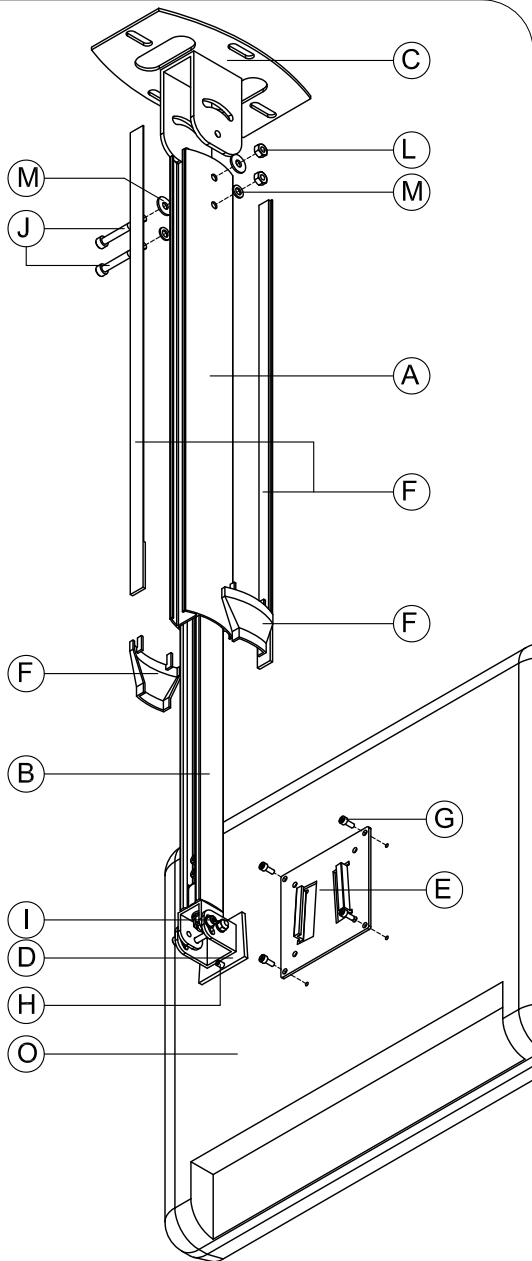

SMS FLATSCREEN CLVST

Contents			
A.	CL V main body		1
B.	Lower rod		1
C.	Ceiling plate		1
D.	Male plate		1
E.	Vesa Plate		1
F.	Plastic Covers+Plastic list		2+2
G.	Screw kit		1
H.	Safety screw		1
I.	Tilt screw		2
J.	Screws M6x50		2
K.	Screws M5x10		1
L.	Nut M6		2
M.	BRB 6,4 + NB 6x25		2+2
N.	Allen Keys		5
O.	Screen (Not included)		
P.	Ceiling Screws & washers (Not incl.)		

Holes Pattern
SMS Flatscreen CL V Ceiling Plate

3

4

5

6

7

8