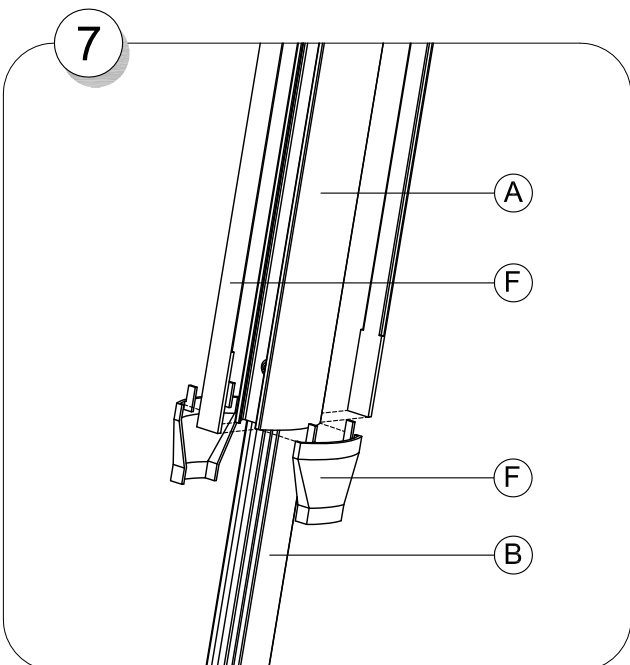

SMS FLATSCREEN CLVST

Contents			
A.	CL V main body		1
B.	Lower rod		1
C.	Ceiling plate		1
D.	Male plate		1
E.	Vesa Plate		1
F.	Plastic Covers+Plastic list		2+2
G.	Screw kit		1
H.	Safety screw		1
I.	Tilt screw		2
J.	Screws M6x50		2
K.	Screws M5x10		1
L.	Nut M6		2
M.	BRB 6,4 + NB 6x25		2+2
N.	Allen Keys		5
O.	Screen (Not included)		
P.	Ceiling Screws & washers (Not incl.)		

Holes Pattern
SMS Flatscreen CL V Ceiling Plate

3

4

5

6

7

8