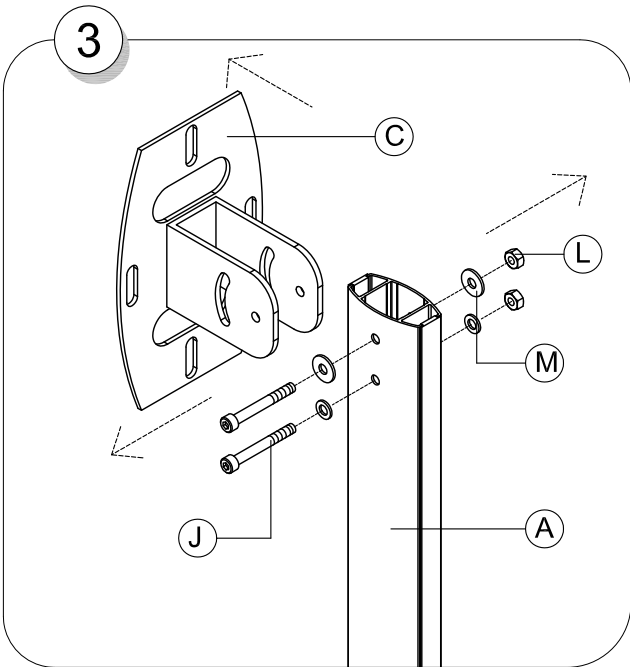

SMS FLATSCREEN CLVST

Contents			
A.	CL V main body		1
B.	Lower rod		1
C.	Ceiling plate		1
D.	Male plate		1
E.	Vesa Plate		1
F.	Plastic Covers+Plastic list		2+2
G.	Screw kit		1
H.	Safety screw		1
I.	Tilt screw		2
J.	Screws M6x50		2
K.	Screws M5x10		1
L.	Nut M6		2
M.	BRB 6,4 + NB 6x25		2+2
N.	Allen Keys		5
O.	Screen (Not included)		
P.	Ceiling Screws & washers (Not incl.)		

Holes Pattern
SMS Flatscreen CL V Ceiling Plate

3

4

5

6

7

8