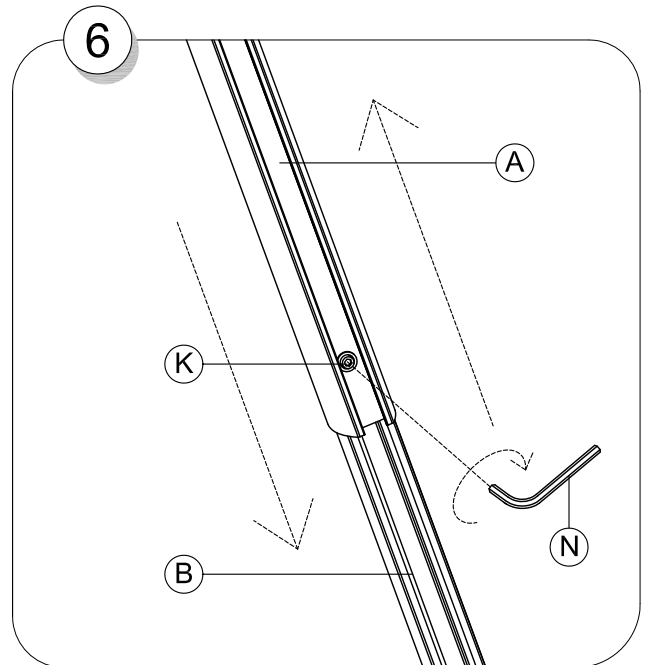

SMS FLATSCREEN CLVST

Contents			
A.	CL V main body		1
B.	Lower rod		1
C.	Ceiling plate		1
D.	Male plate		1
E.	Vesa Plate		1
F.	Plastic Covers+Plastic list		2+2
G.	Screw kit		1
H.	Safety screw		1
I.	Tilt screw		2
J.	Screws M6x50		2
K.	Screws M5x10		1
L.	Nut M6		2
M.	BRB 6,4 + NB 6x25		2+2
N.	Allen Keys		5
O.	Screen (Not included)		
P.	Ceiling Screws & washers (Not incl.)		

Holes Pattern
SMS Flatscreen CL V Ceiling Plate

3

4

5

6

7

8