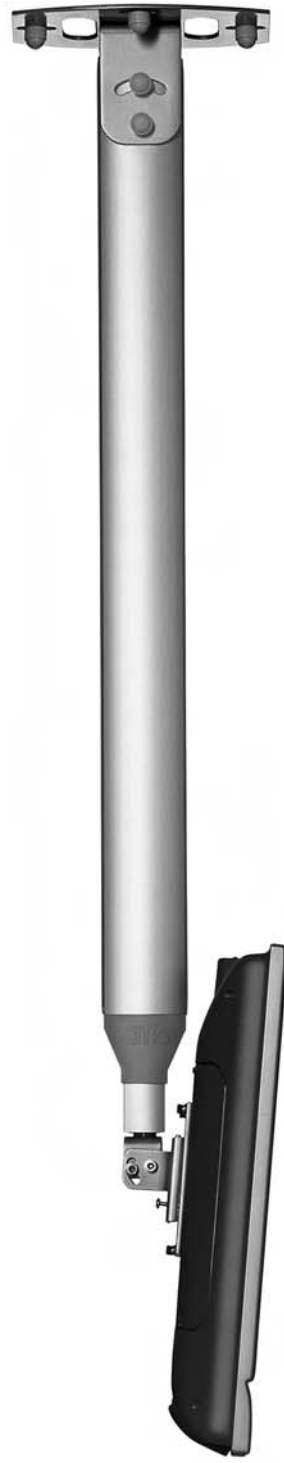

SMS FLATSCREEN CLVST

Contents			
A.	CL V main body		1
B.	Lower rod		1
C.	Ceiling plate		1
D.	Male plate		1
E.	Vesa Plate		1
F.	Plastic Covers+Plastic list		2+2
G.	Screw kit		1
H.	Safety screw		1
I.	Tilt screw		2
J.	Screws M6x50		2
K.	Screws M5x10		1
L.	Nut M6		2
M.	BRB 6,4 + NB 6x25		2+2
N.	Allen Keys		5
O.	Screen (Not included)		
P.	Ceiling Screws & washers (Not incl.)		

Holes Pattern
SMS Flatscreen CL V Ceiling Plate

3

4

5

6

7

8