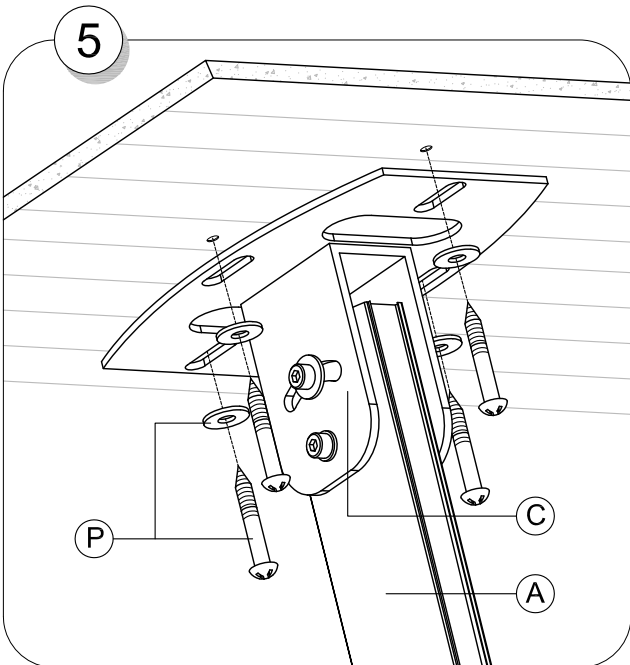

SMS FLATSCREEN CLVST

Contents			
A.	CL V main body		1
B.	Lower rod		1
C.	Ceiling plate		1
D.	Male plate		1
E.	Vesa Plate		1
F.	Plastic Covers+Plastic list		2+2
G.	Screw kit		1
H.	Safety screw		1
I.	Tilt screw		2
J.	Screws M6x50		2
K.	Screws M5x10		1
L.	Nut M6		2
M.	BRB 6,4 + NB 6x25		2+2
N.	Allen Keys		5
O.	Screen (Not included)		
P.	Ceiling Screws & washers (Not incl.)		

Holes Pattern
SMS Flatscreen CL V Ceiling Plate

3

4

5

6

7

8