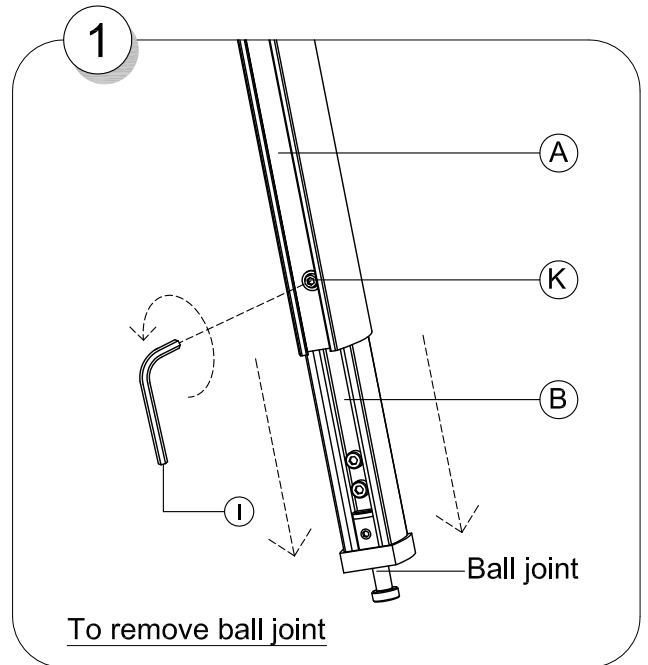

Holes Pattern
SMS Flatscreen CL V Ceiling Plate