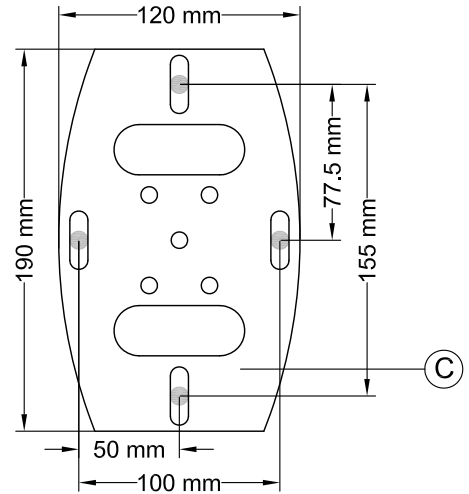

SMS FLATSCREEN CLVST

Contents			
A.	CL V main body		1
B.	Lower rod		1
C.	Ceiling plate		1
D.	Male plate		1
E.	Vesa Plate		1
F.	Plastic Covers+Plastic list		2+2
G.	Screw kit		1
H.	Safety screw		1
I.	Tilt screw		2
J.	Screws M6x50		2
K.	Screws M5x10		1
L.	Nut M6		2
M.	BRB 6,4 + NB 6x25		2+2
N.	Allen Keys		5
O.	Screen (Not included)		
P.	Ceiling Screws & washers (Not incl.)		

Holes Pattern
SMS Flatscreen CL V Ceiling Plate

3

4

5

6

7

8