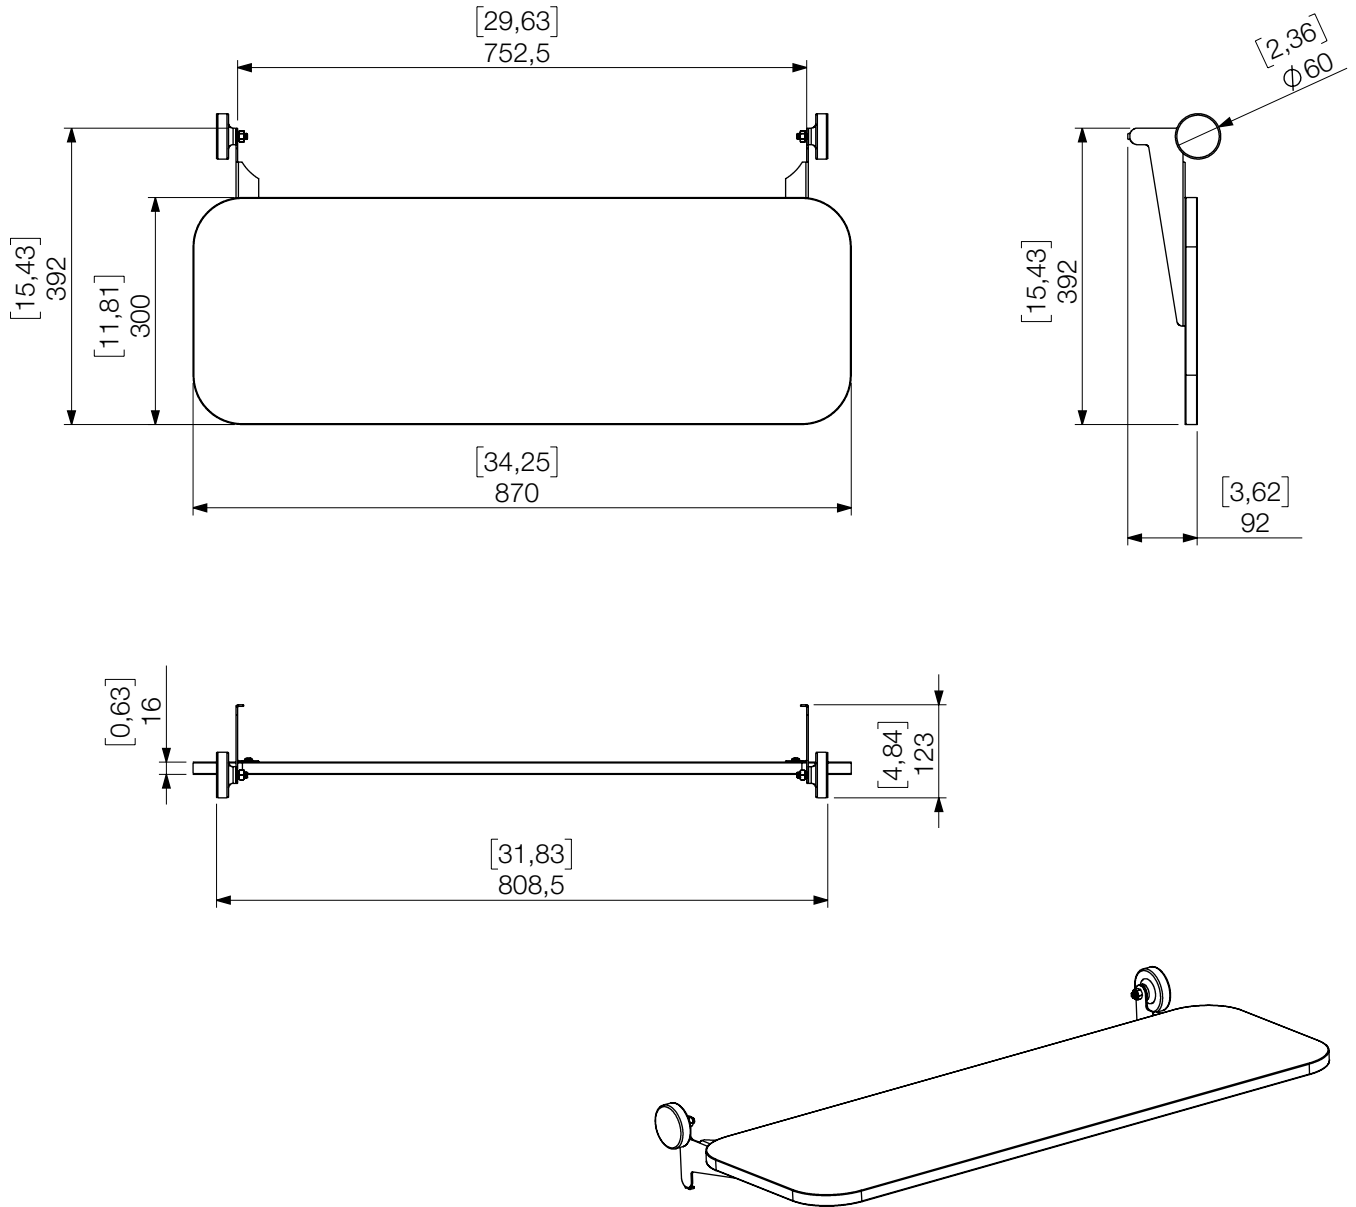

PRODUCT DIMENSIONS

16-103-x / EVER 620 Front/Back shelf

All dimensions in mm.
Dimensions in brackets [] are in inches