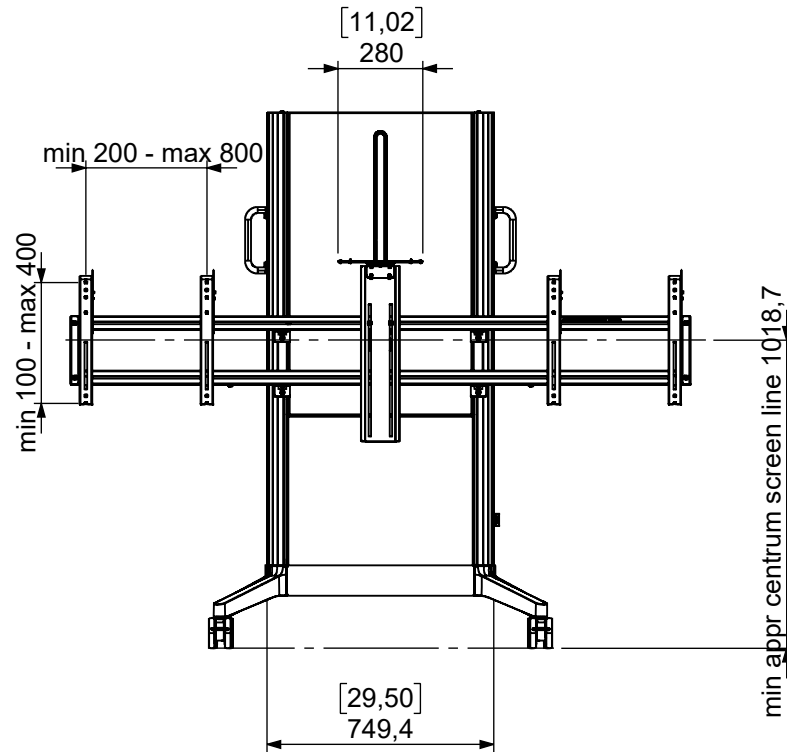

Technical drawing (mm/inch)

16-011-xx / 05-022-6 EVER620 Mobile with SMS Presence Mob VC 800x400 Holder

Max screen width W in mm with Vesa:

Vesa 800x400 W=1130

Vesa 600x400 W=1330

Vesa 400x400 W=1530

Vesa 300x300 W=1630