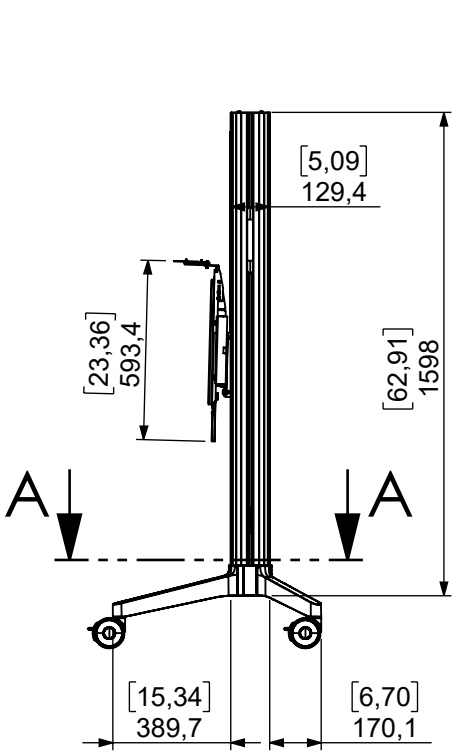

Technical drawing (mm/inch)

16-011-xx / 05-022-6 EVER620 Mobile with SMS Presence Mob VC 800x400 Holder

Max screen width W in mm with Vesa:

Vesa 800x400 W=1130

Vesa 600x400 W=1330

Vesa 400x400 W=1530

Vesa 300x300 W=1630