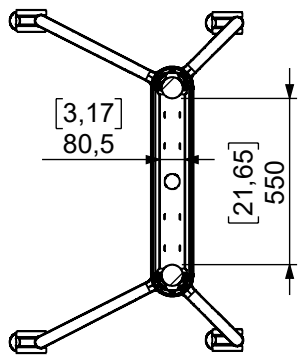

Technical drawing (mm/inch)

16-011-xx / 05-022-6 EVER620 Mobile with SMS Presence Mob VC 800x400 Holder

Max screen width W in mm with Vesa:

Vesa 800x400 W=1130

Vesa 600x400 W=1330

Vesa 400x400 W=1530

Vesa 300x300 W=1630