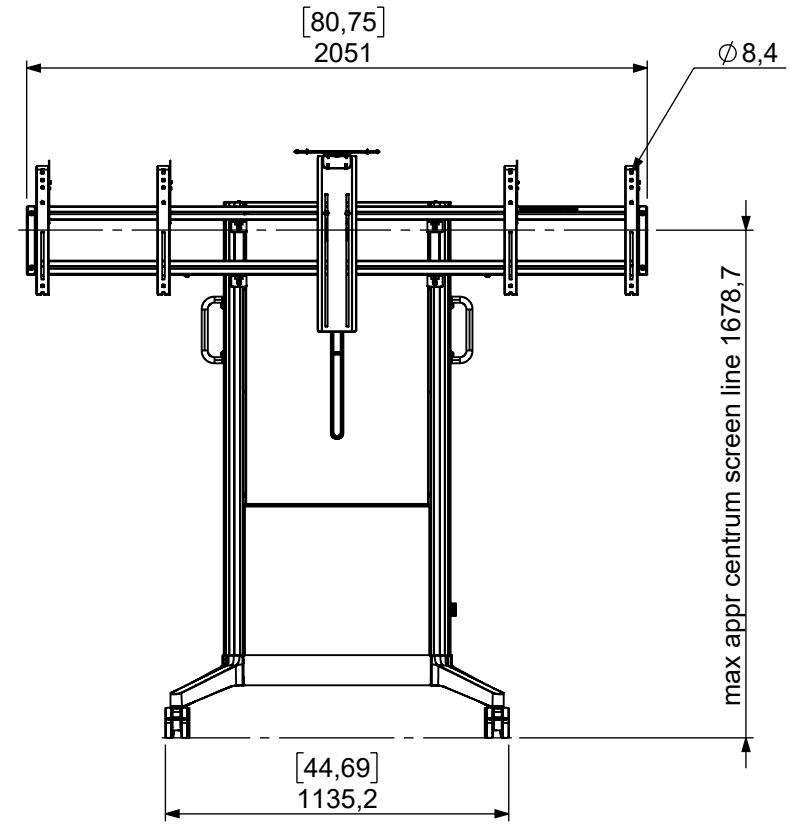

Technical drawing (mm/inch)

16-011-xx / 05-022-6 EVER620 Mobile with SMS Presence Mob VC 800x400 Holder

Max screen width W in mm with Vesa:

Vesa 800x400 W=1130

Vesa 600x400 W=1330

Vesa 400x400 W=1530

Vesa 300x300 W=1630