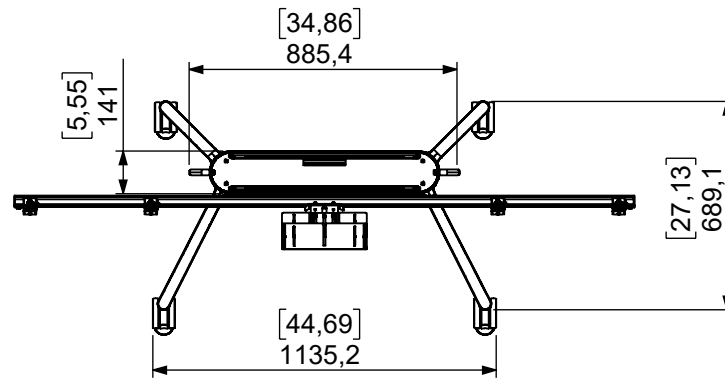

Technical drawing (mm/inch)

16-011-xx / 05-022-6 EVER620 Mobile with SMS Presence Mob VC 800x400 Holder

Max screen width W in mm with Vesa:

Vesa 800x400 W=1130

Vesa 600x400 W=1330

Vesa 400x400 W=1530

Vesa 300x300 W=1630