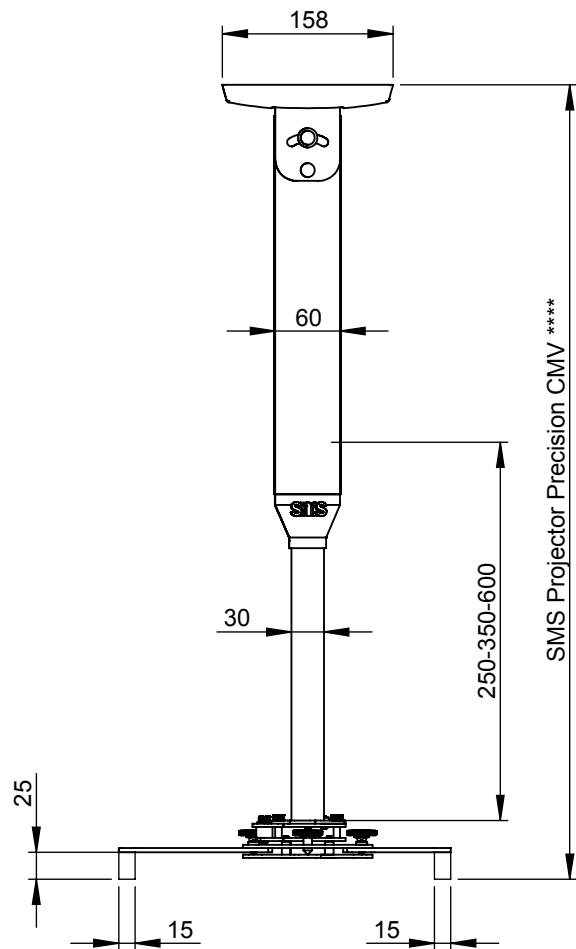

SMS Projector Precision CM V Technical drawing (mm)  
 PP120001..PP120002..PP120003..PP120004

DETAIL A  
 SCALE 1 : 2

SMS Projector Precision CM V \*\*\*\*

- PP120001 SMS Projector Precision CM V385-535
- PP120002 SMS Projector Precision CM V485-735
- PP120003 SMS Projector Precision CM V735-1235
- PP120004 SMS Projector Precision CM V1235-1735

SMS Projector Precision M Unislide technical drawing (mm)  
PP100250 White