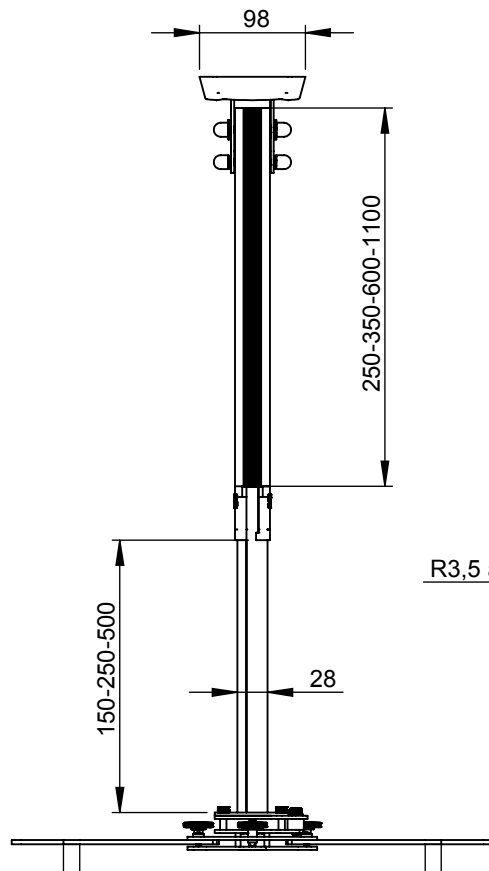

SMS Projector Precision CM V Technical drawing (mm)  
 PP120001..PP120002..PP120003..PP120004

DETAIL A  
 SCALE 1 : 2

SMS Projector Precision CM V \*\*\*\*

- PP120001 SMS Projector Precision CM V385-535
- PP120002 SMS Projector Precision CM V485-735
- PP120003 SMS Projector Precision CM V735-1235
- PP120004 SMS Projector Precision CM V1235-1735

SMS Projector Precision M Unislide technical drawing (mm)  
PP100250 White