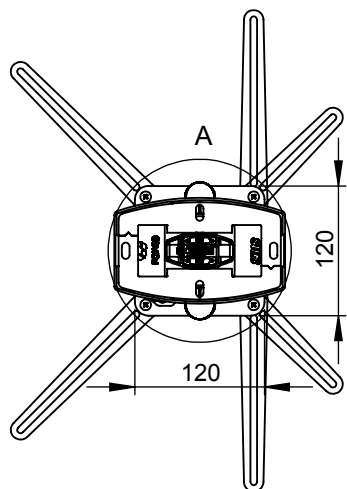

SMS Projector Precision CM V Technical drawing (mm)  
 PP120001..PP120002..PP120003..PP120004

DETAIL A  
 SCALE 1 : 2

SMS Projector Precision CM V \*\*\*\*

- PP120001 SMS Projector Precision CM V385-535
- PP120002 SMS Projector Precision CM V485-735
- PP120003 SMS Projector Precision CM V735-1235
- PP120004 SMS Projector Precision CM V1235-1735

SMS Projector Precision M Unislide technical drawing (mm)  
PP100250 White