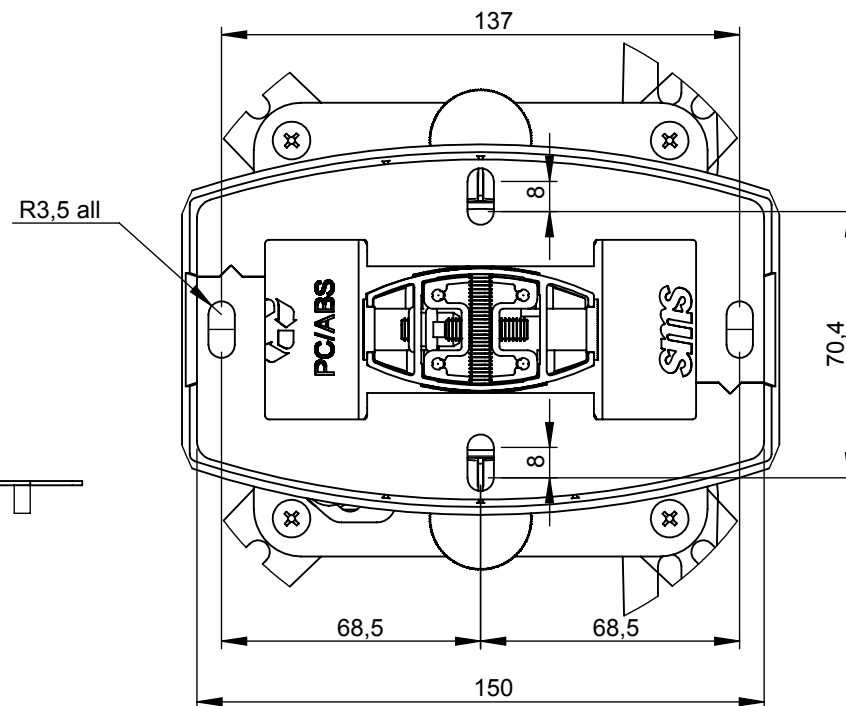

SMS Projector Precision CM V Technical drawing (mm)  
 PP120001..PP120002..PP120003..PP120004

DETAIL A  
 SCALE 1 : 2

SMS Projector Precision CM V \*\*\*\*

- PP120001 SMS Projector Precision CM V385-535
- PP120002 SMS Projector Precision CM V485-735
- PP120003 SMS Projector Precision CM V735-1235
- PP120004 SMS Projector Precision CM V1235-1735

SMS Projector Precision M Unislide technical drawing (mm)  
PP100250 White